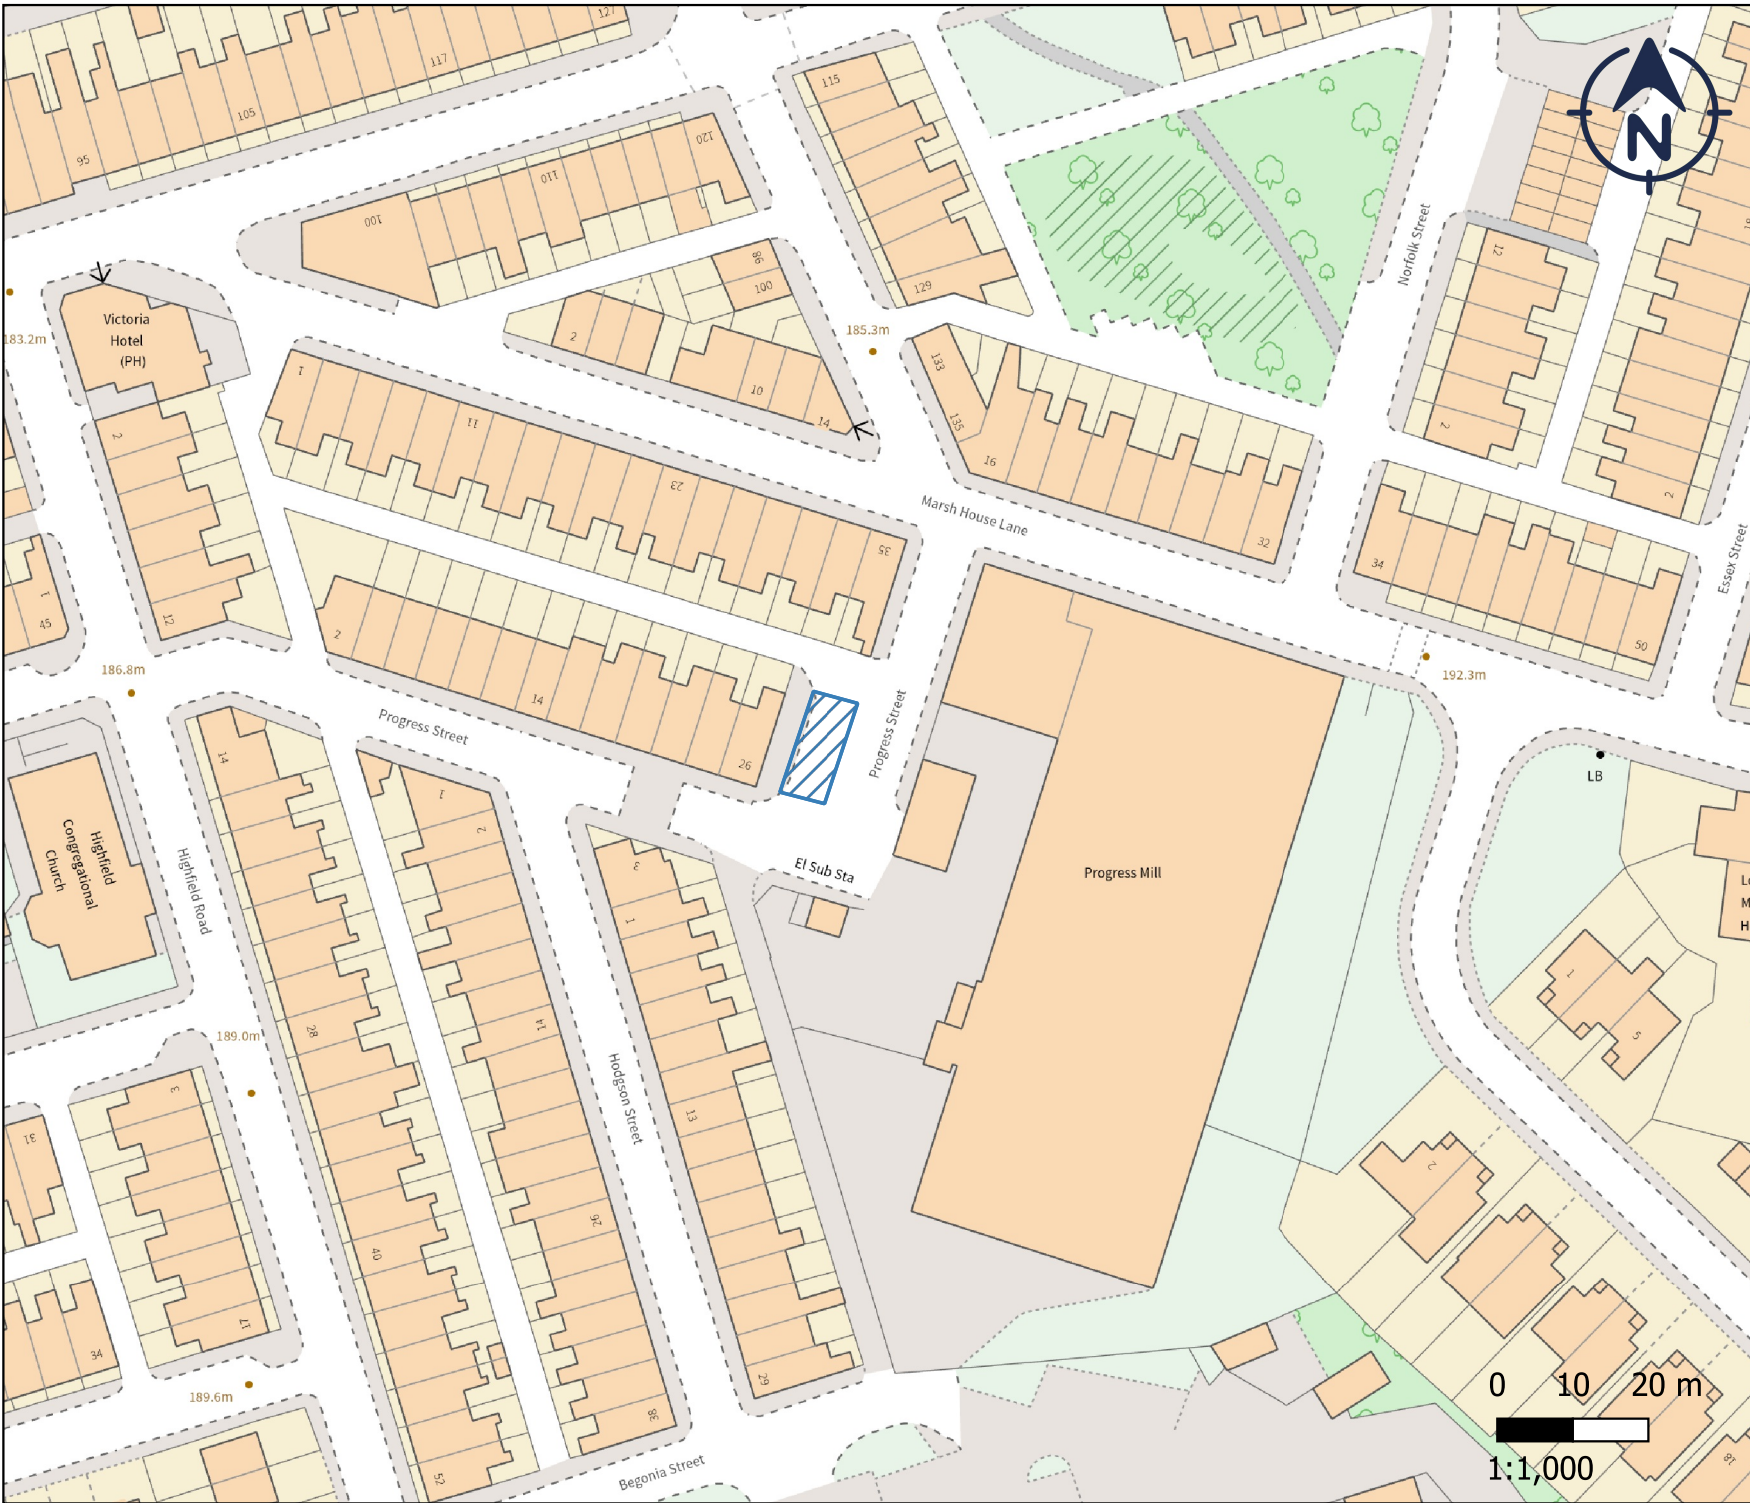

## Highways Authority

Title: Traffic Regulation Order  
Plan 1

Produce by: PW  
Checked by: HF  
Date Produced: 2024-01-10

Text Location: Lambeth Street /  
Pringle Street Blackburn

**Legend**  
 **Electric Vehicles Only**  
**At all times**

Crown copyright and database rights 2016.  
Ordnance Survey licence number: 100019493  
Indication of PROW - E&OE

## Highways Authority

Title: Traffic Regulation Order  
Plan 2

Produce by: PW  
Checked by: HF  
Date Produced: 2024-01-10

Text Location: Progress Street,  
Darwen

**Legend**  
 Electric Vehicles Only  
 At all times